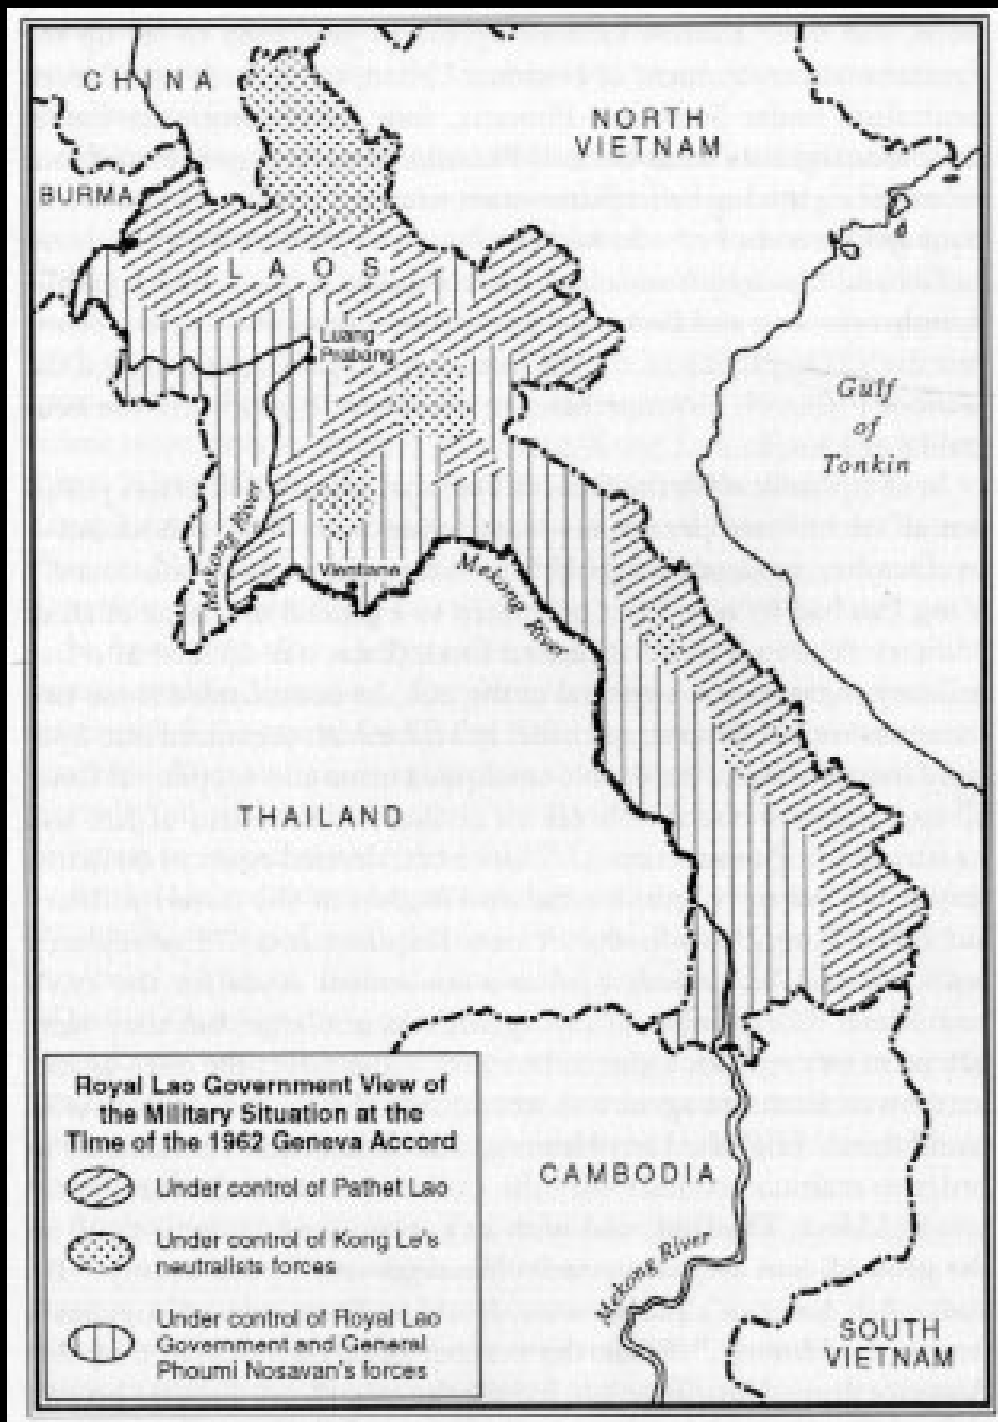

# LAOS

0 50 100 200 mi.  
TIME Map by R. M. Chapin, Jr.

# Vietnam War theatre, c. 1965–70

Indochina, July 1954

CHINA

NORTH VIETNAM

BURMA

LAOS

Luang Prabang

Gulf of Tonkin

Mekong River

Vientiane

Mekong River

THAILAND

CAMBODIA

Mekong River

SOUTH VIETNAM