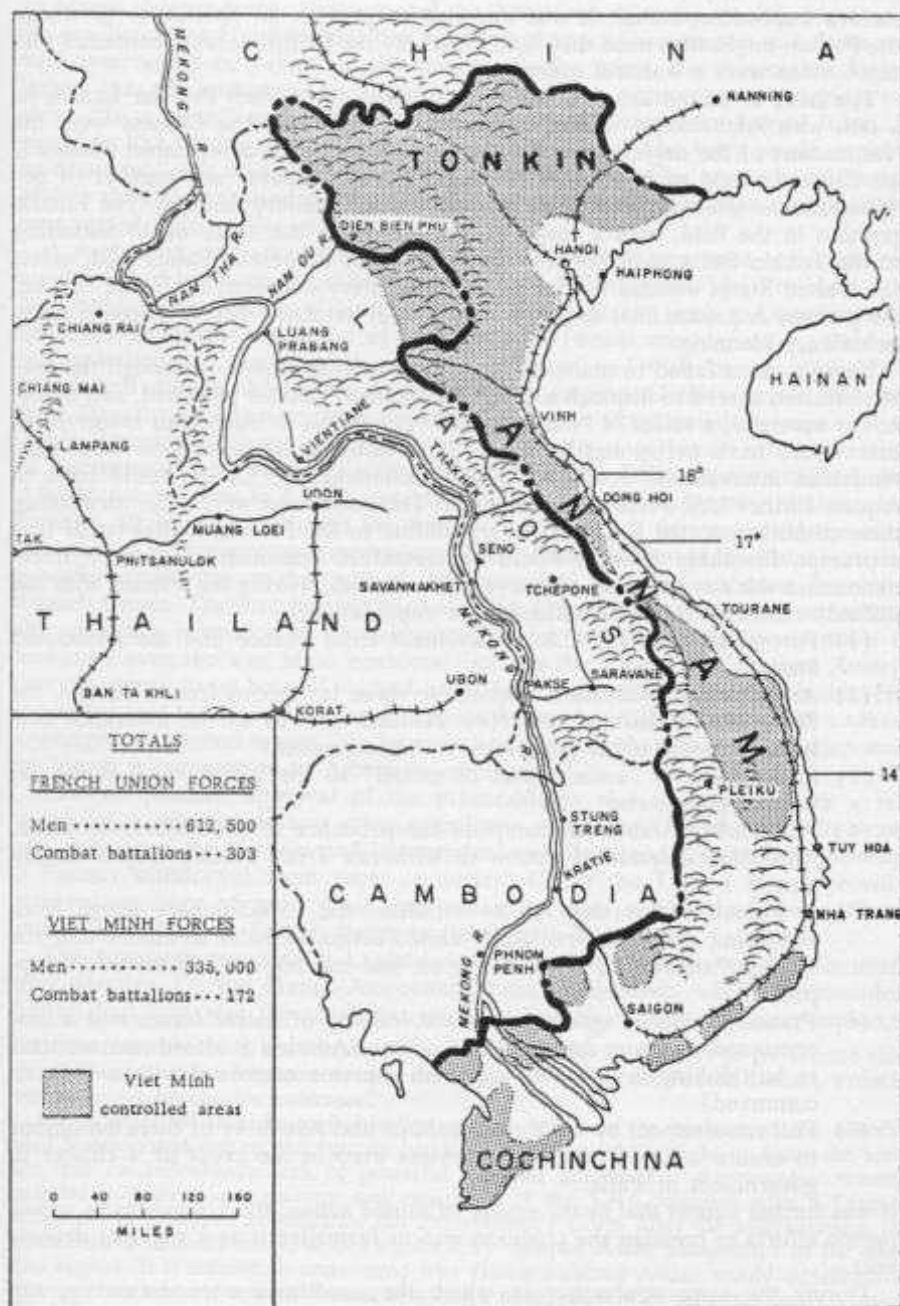

# LAOS

0 50 100 200 mi.  
TIME Map by R. M. Chapin, Jr.

# Vietnam War theatre, c. 1965–70

Indochina, July 1954

CHINA

NORTH VIETNAM

BURMA

LAOS

Luang Prabang

Gulf of Tonkin

Mekong River

Vientiane

Mekong River

THAILAND

CAMBODIA

Mekong River

SOUTH VIETNAM