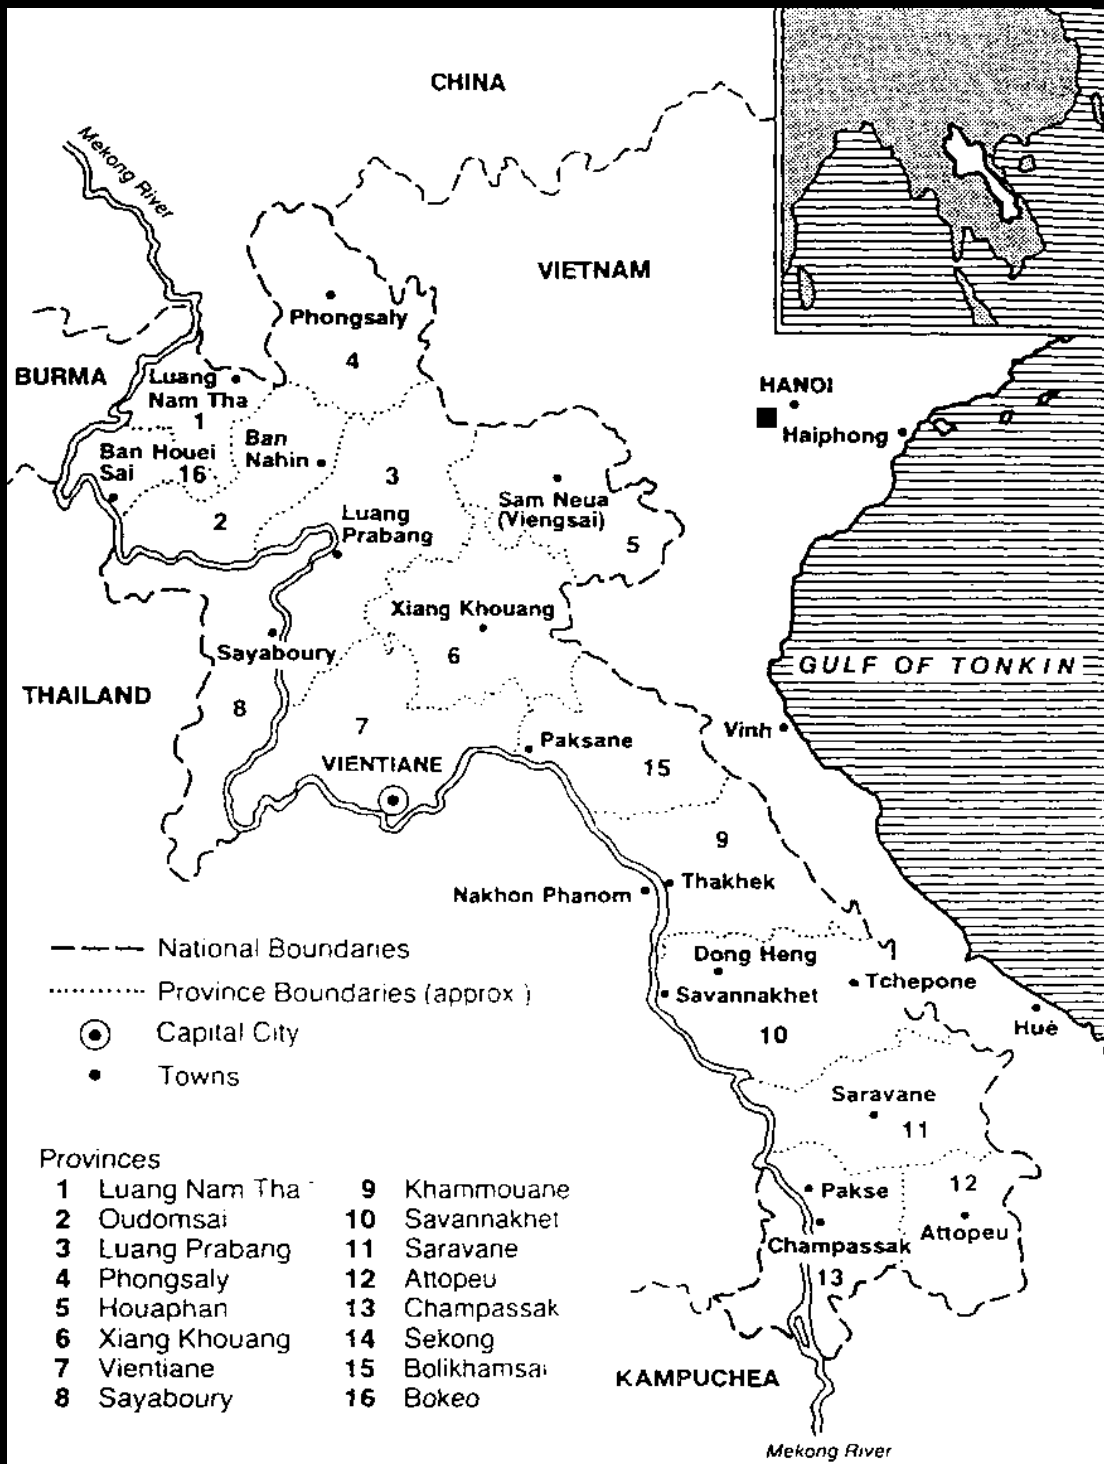

# LAOS

0 50 100 200 mi.  
TIME Map by R. M. Chapin, Jr.

# Vietnam War theatre, c. 1965–70

Indochina, July 1954

CHINA

NORTH VIETNAM

BURMA

LAOS

Luang Prabang

Gulf of Tonkin

Mekong River

Vientiane

Mekong River

THAILAND

CAMBODIA

Mekong River

SOUTH VIETNAM