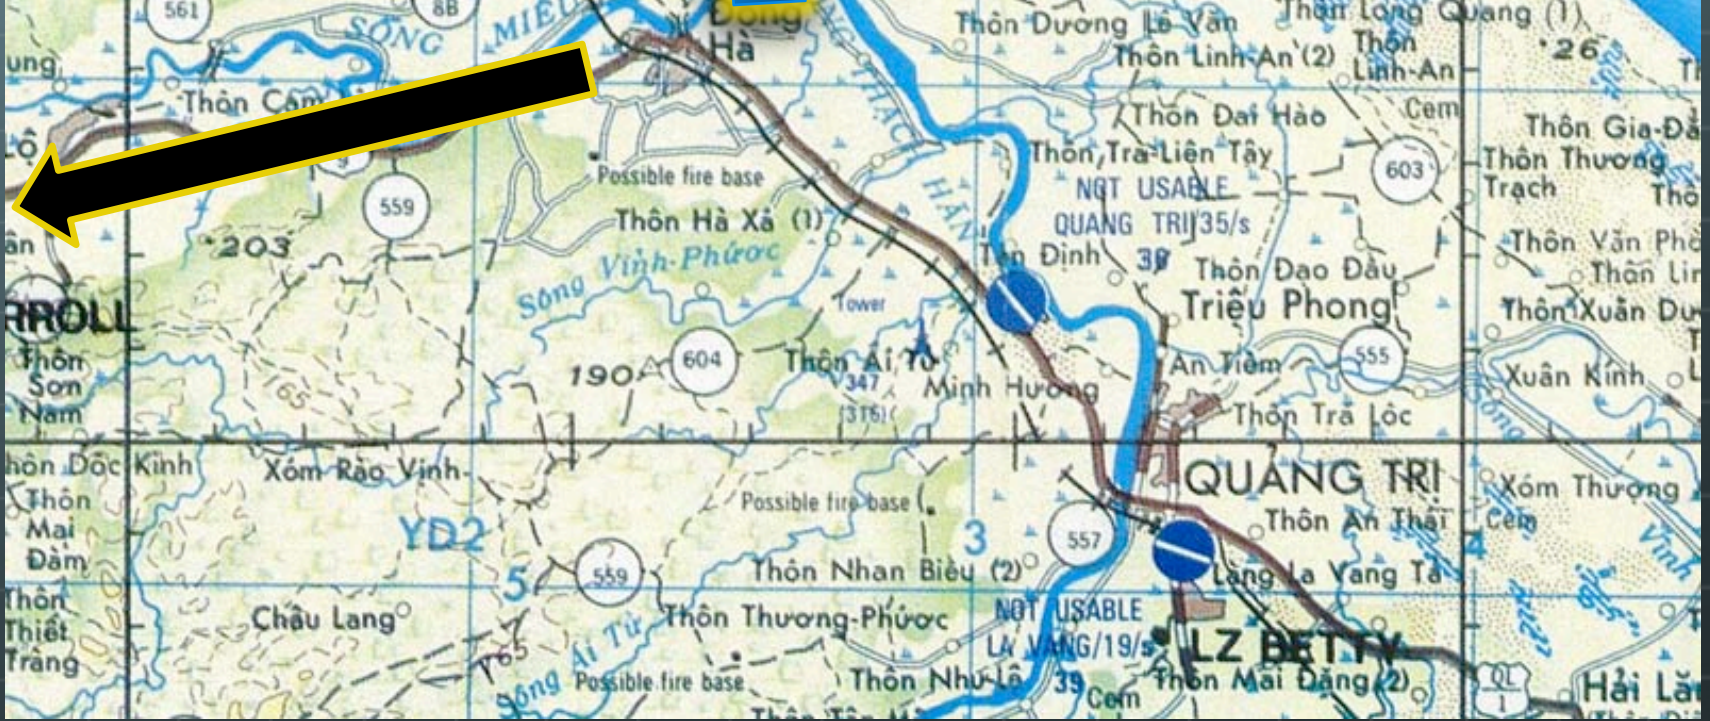

Naval Support Activity Da Nang 1967

Mk II PBR

LCM-6 Monitor

LCM-6 ATC

Task Force Clearwater

Supplying Khe Sanh

Khe Sanh: The End of the Line

Conclusion